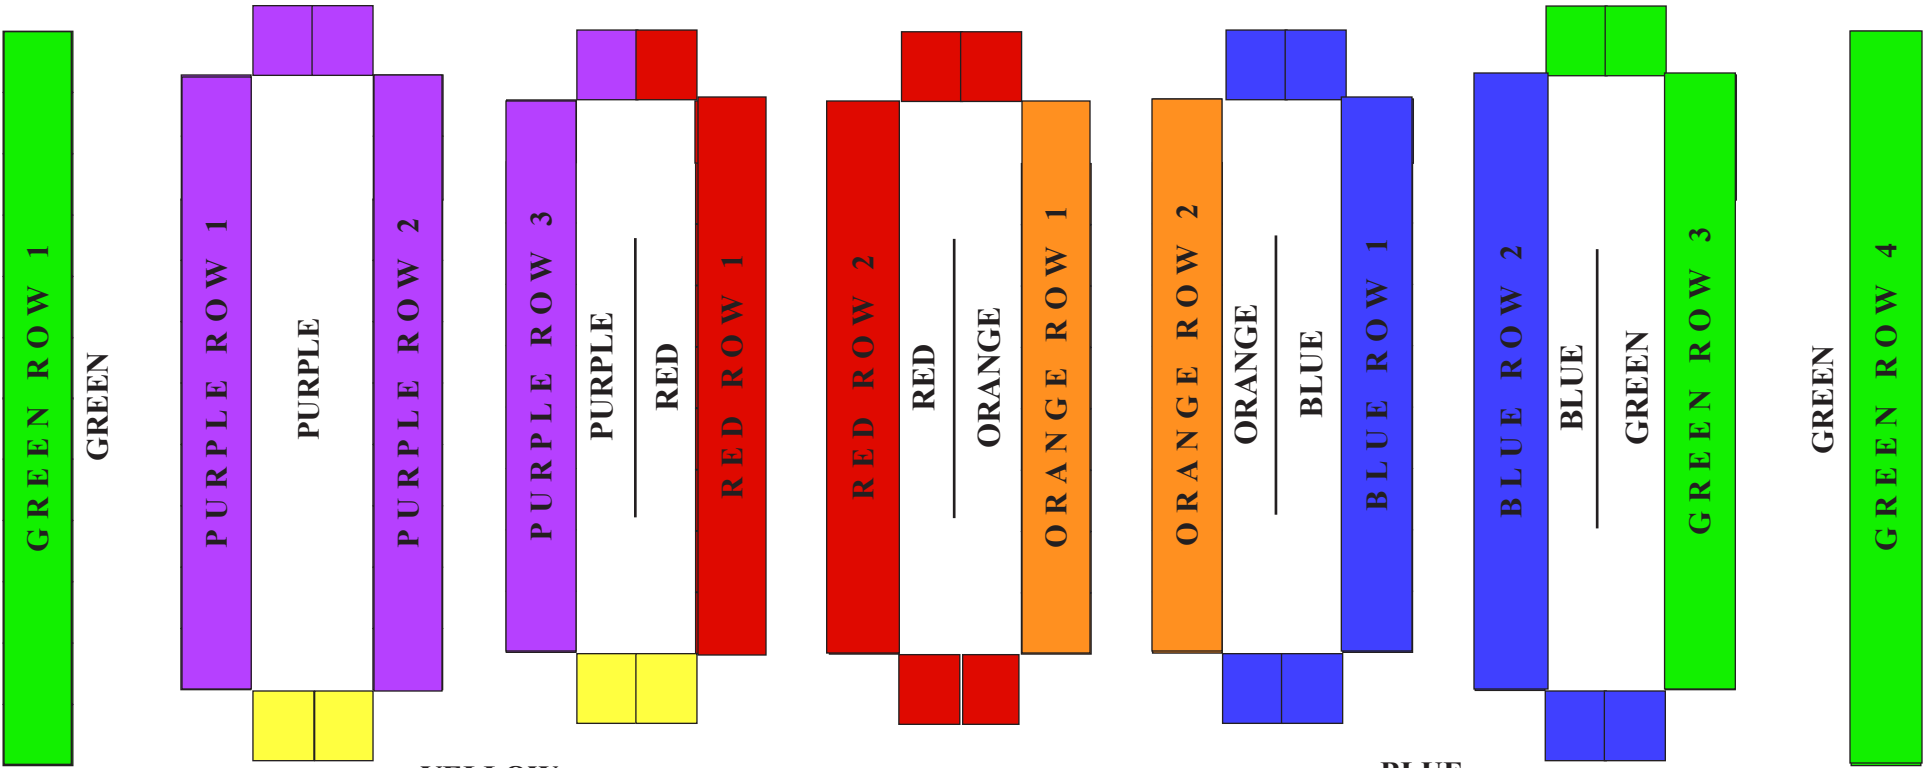

2009 CAREER FORUM & INTERNATIONAL EXPERIENCE FAIR

FRIDAY, SEPTEMBER 11, 2009 11am - 4pm GORDON TRACK AND TENNIS CENTER

GREEN ROW 2

GREEN

YELLOW

BLUE

OIP Table

YELLOW ROW 1

BLUE ROW 3

RESTROOMS

↓

- The GTTC is located across the Charles River next to the football stadium.

- Shuttle buses will be running in a continuous loop between the GTTC and OCS.

OCS Table

- GREEN = International Fair *
- YELLOW = Marketing, Media, Retail & Entertainment
- PURPLE = Finance
- RED = Government, Nonprofit, & Education
- ORANGE = Science & Tech
- BLUE = Consulting & Professional Services